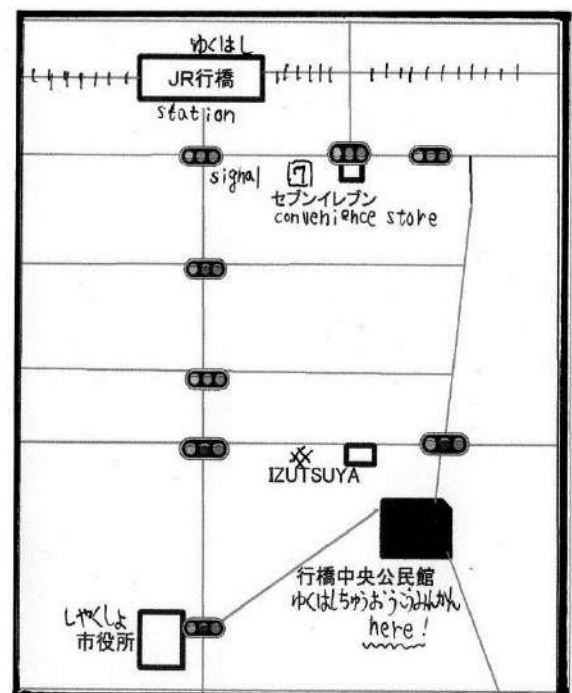

Japanese Class in Yukuhashi Kizuna

Classes 1st, 3rd and 4th Wednesday of Every Month

10:30am ~ 12:30am

2nd and 4th Sunday of Every Month

10:30am ~ 12:30am

- Please contact us before coming as there may be changes to the schedule.

Location Yukuhashi Central Community Center
Yukuhashi-shi Ohashi 1-9-26

(0930-22-39111)

Fees 100 yen per class

Let's study
Japanese!

Contact:

Yamanaka: 090-4350-6420

E-mail: ymnk0070knmy@yahoo.co.jp

(English OK!)

Sponsored By : Yukuhashi City Hall

Japanese Language Class in
Yukuhashi · Kizuna

facebook Find us at “日本語教室 in ゆくはし Kizuna”